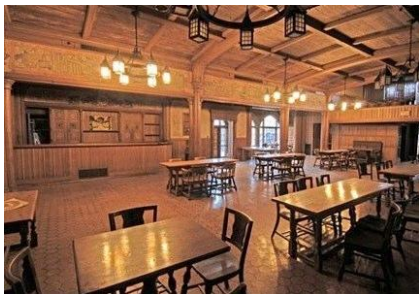

BEST PLACE
at the historic pabst brewery

*Best Place
901 W. Juneau Ave
Milwaukee, WI 53233
(414) 630-1609
Seating up to 300